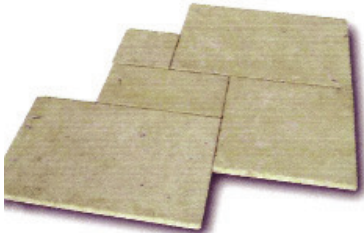

7-7/8 x 7-7/8 (20 cm x 20 cm)
7-7/8 x 15-3/4 (20 cm x 40 cm)
15-3/4 x 15-3/4 (40 cm x 40 cm)
15-3/4 x 23-5/8 (40 cm x 60 cm)

Opus IV (large pattern)
1-1/4" (3 cm) thickness