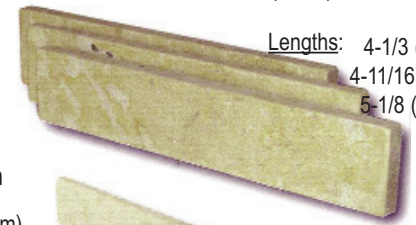

Risers / Cove base 1-1/4 (3 cm) thickness

Lengths: 4-1/3 (11 cm)
4-11/16 (12 cm)
5-1/8 (13 cm)

Plinth

3-1/8 (8 cm) width