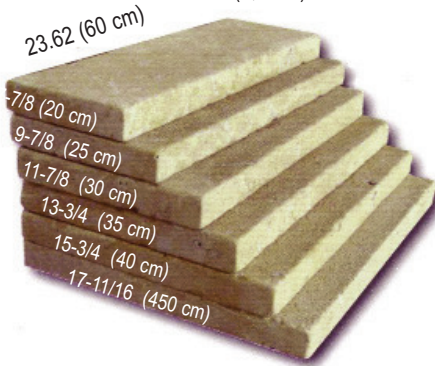

23.62 (60 cm)
7/8 (20 cm)
9-7/8 (25 cm)
11-7/8 (30 cm)
13-3/4 (35 cm)
15-3/4 (40 cm)
17-11/16 (450 cm)