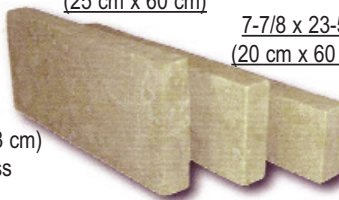

4 (10 cm)

Cobble

1-1/2 - 2 (4 - 6 cm)
length & height

1-11/16 (4,3 cm)
thickness

2 - 3-1/8 (6 - 8 cm)
width

2" (6 cm)
thickness

3-1/8 - 4 (8 - 10 cm)
width

3-1/8 (8 cm)
thickness

6x6 Pavers (stocked in Antik Castle-Dark)

BLOCKS, BORDERS, CURBS & PAVERS Finish: Antik Castle Colors: Light, Dark or Blend

Blocks

9-7/8 x 23-5/8
(25 cm x 60 cm)

2-1/2" (6,3 cm)
thickness

7-7/8 x 23-5/8
(20 cm x 60 cm)

Height:
1-11/16 (4,3 cm)
2-1/2 (6,3 cm)
3-1/8 (8 cm)
4 (10 cm)
5-7/8 (15 cm)

Corners

3-1/8 (8 cm)

2-1/2 (6,3 cm)

4 (10 cm)

1-11/16 (4,3 cm)

5-7/8 (8 cm)

Length:
6 - 12" (15-30 cm)