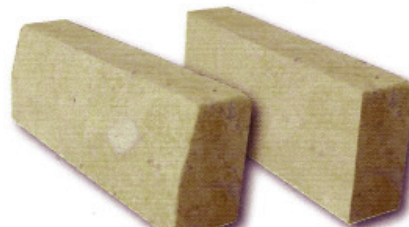

4 (10 cm)

Cobble

1-1/2 - 2 (4 - 6 cm)
length & height

1-11/16 (4,3 cm)
thickness

2 - 3-1/8 (6 - 8 cm)
width

2" (6 cm)
thickness

3-1/8 - 4 (8 - 10 cm)
width

3-1/8 (8 cm)
thickness

6x6 Pavers (stocked in Antik Castle-Dark)

BLOCKS, BORDERS, CURBS & PAVERS Finish: Antik Castle Colors: Light, Dark or Blend

Blocks

9-7/8 x 23-5/8
(25 cm x 60 cm)

2-1/2" (6,3 cm)
thickness

7-7/8 x 23-5/8
(20 cm x 60 cm)

5-7/8 x 23-5/8
(15 cm x 60 cm)

Curbs

4-3/4 (12 cm)
thickness

10 x 29-1/2
(15 cm x 60 cm)

T2

13-3/4 x 39-1/3
(35 cm x 100 cm)

Borders

13-3/4 x 19-11/16
(35 cm x 50 cm)